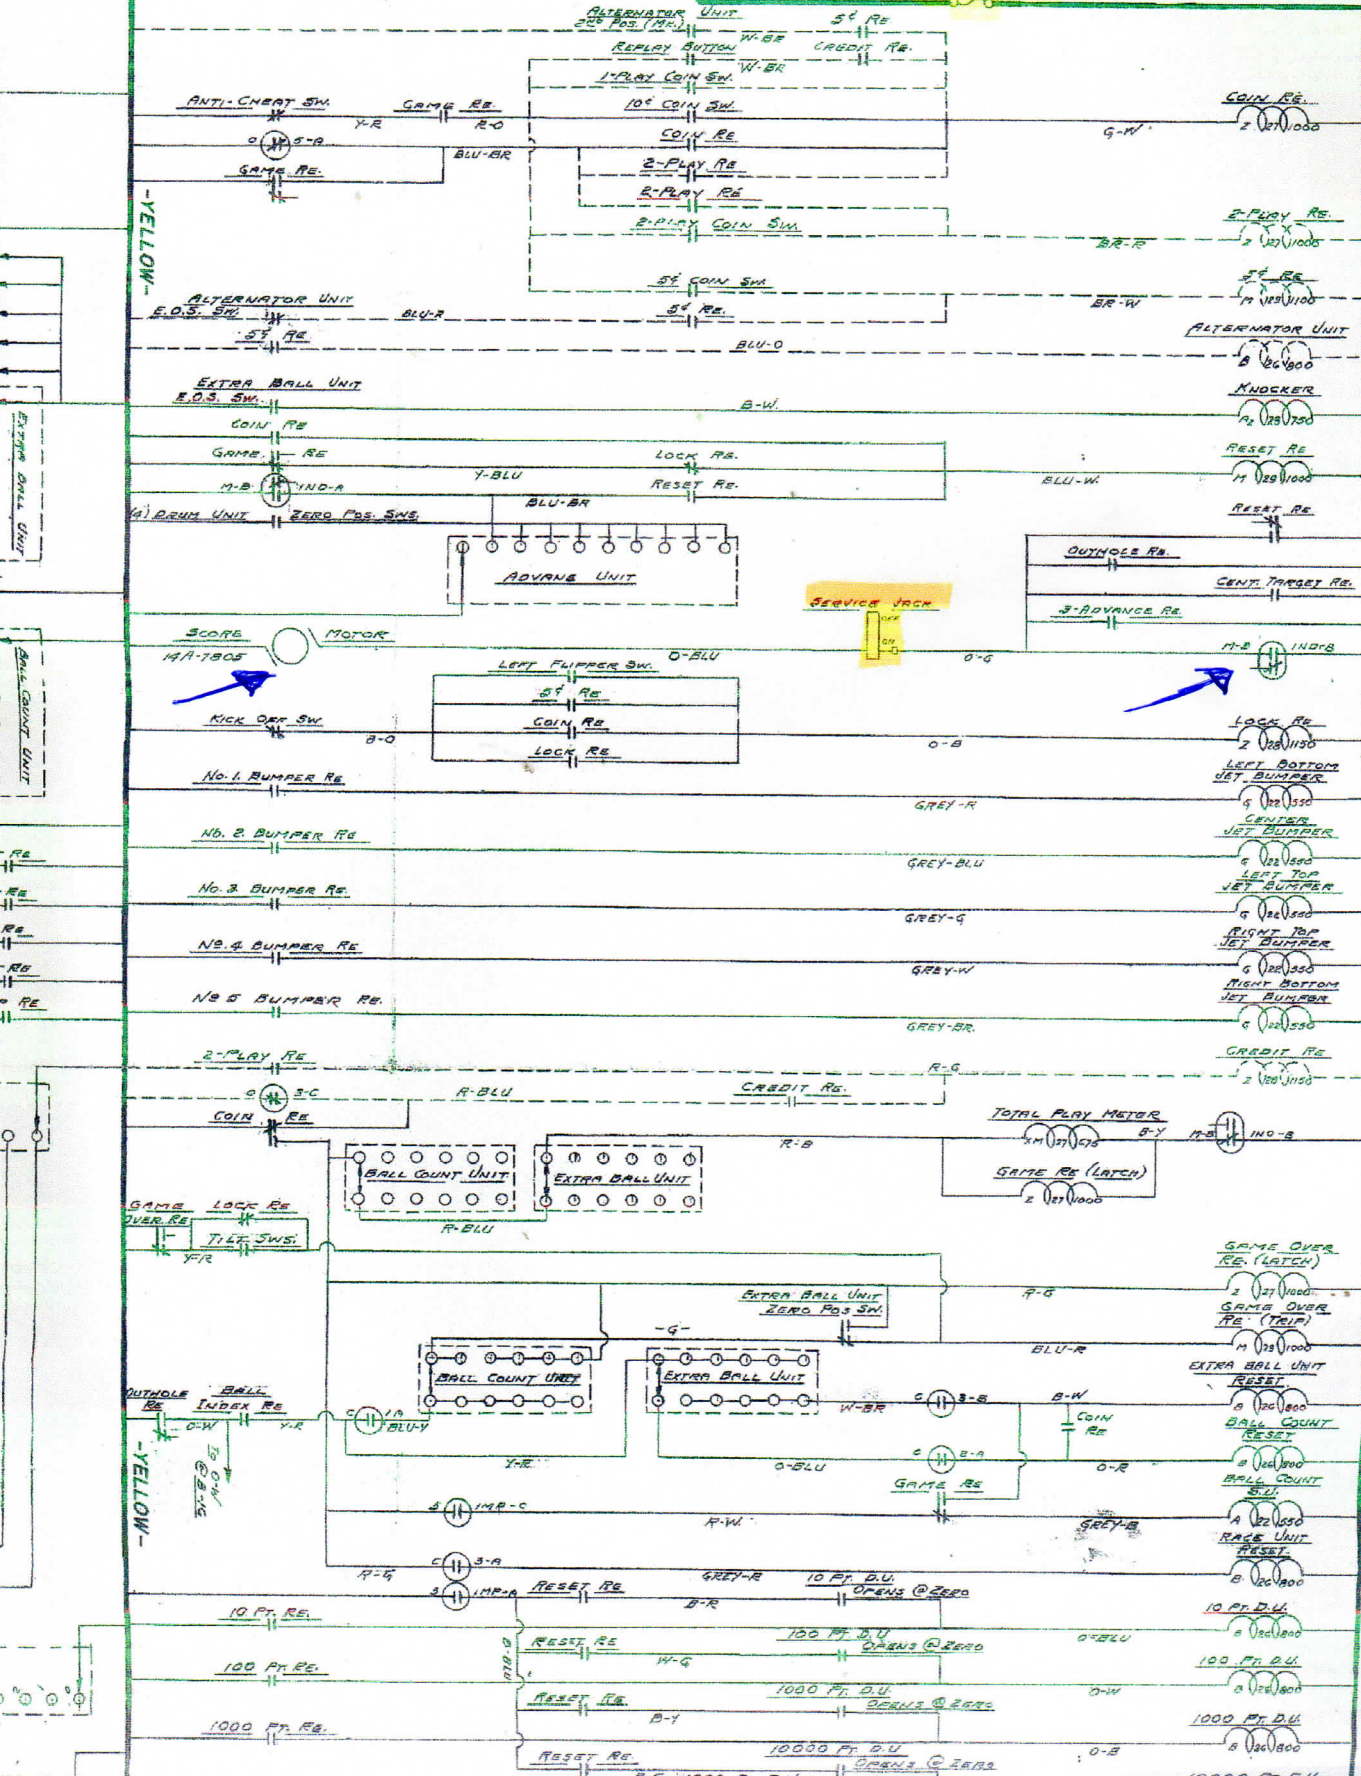

Schwarz-Gelb-Weiss
B-Y-W

15 AMP FUSE

Schwarz

-YELLOW-

-BLACK-

-YELLOW-

-BLACK-